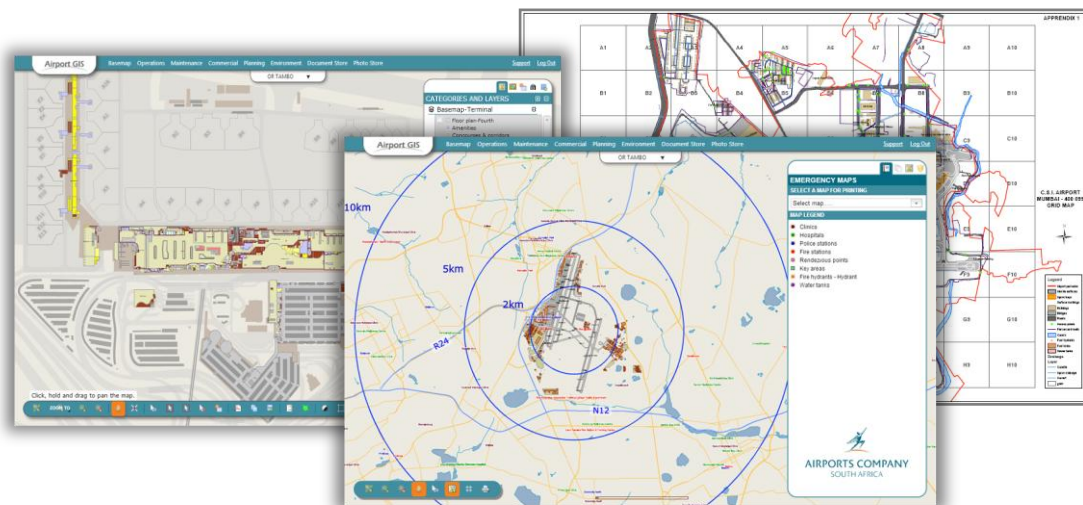

The now enterprise-wide system has been implemented in a phased manner, targeting all activities and operations which form part of airport management. This has resulted in the system growing from a basic GIS to an integrated collection of spatial systems and services that are used in various departments and functions within the company.

Tools implemented range from simple geo-spatial viewers to full geo-spatial applications and integrations built around a particular business requirement.

The functions covered by the GIS Platform within Airports Company South Africa are listed below:

MAINTENANCE

- Pavement maintenance
- Infrastructure and services
- Fuel-asset management

AIRPORT OPERATIONS

Airports Company South Africa (ACSA)

AVIATION

- AIP chart-making
- Airside lighting, signage and markings
- Electronic terrain and obstacles (eTOD)

DOCUMENTS

- Engineering drawings
- Operational manuals
- Land documents
- Photos

ENVIRONMENT

- Noise management
- Monitoring and reporting

PLANNING

- Master planning
- Apron planning

For more information, please contact us