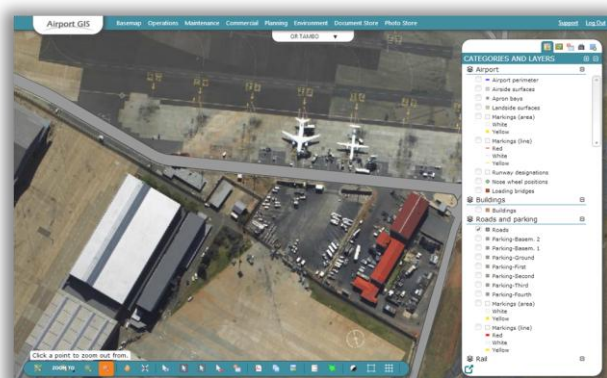

Tools implemented range from simple geo-spatial viewers to full geo-spatial applications and integrations built around a particular business requirement.

The functions covered by the GIS Platform within Airports Company South Africa are listed below:

OPERATIONS

- Wildlife management
- Runway and taxiway inspections
- Emergency management
- Security management
- Safety management

COMMERCIAL

- Land management
- Property development
- Tenant management
- Advertising management
- Asset register

MAINTENANCE

- Pavement maintenance
- Infrastructure and services
- Fuel-asset management

AIRPORT OPERATIONS

Airports Company South Africa (ACSA)

AVIATION

- AIP chart-making
- Airside lighting, signage and markings
- Electronic terrain and obstacles (eTOD)