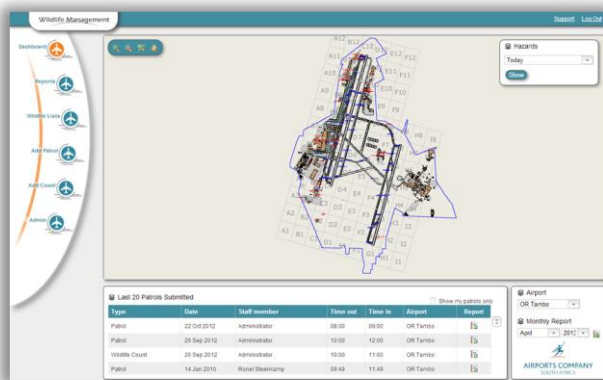

AIRPORT OPERATIONS

Airports Company South Africa (ACSA)

Aspire Solutions has successfully developed and implemented an enterprise-wide Airport Geographic Information System (GIS) at three international and seven domestic airports for Airports Company South Africa.

The now enterprise-wide system has been implemented in a phased manner, targeting all activities and operations which form part of airport management. This has resulted in the system growing from a basic GIS to an integrated collection of spatial systems and services that are used in various departments and functions within the company.

Tools implemented range from simple geo-spatial viewers to full geo-spatial applications and integrations built around a particular business requirement.

The functions covered by the GIS Platform within Airports Company South Africa are listed below: